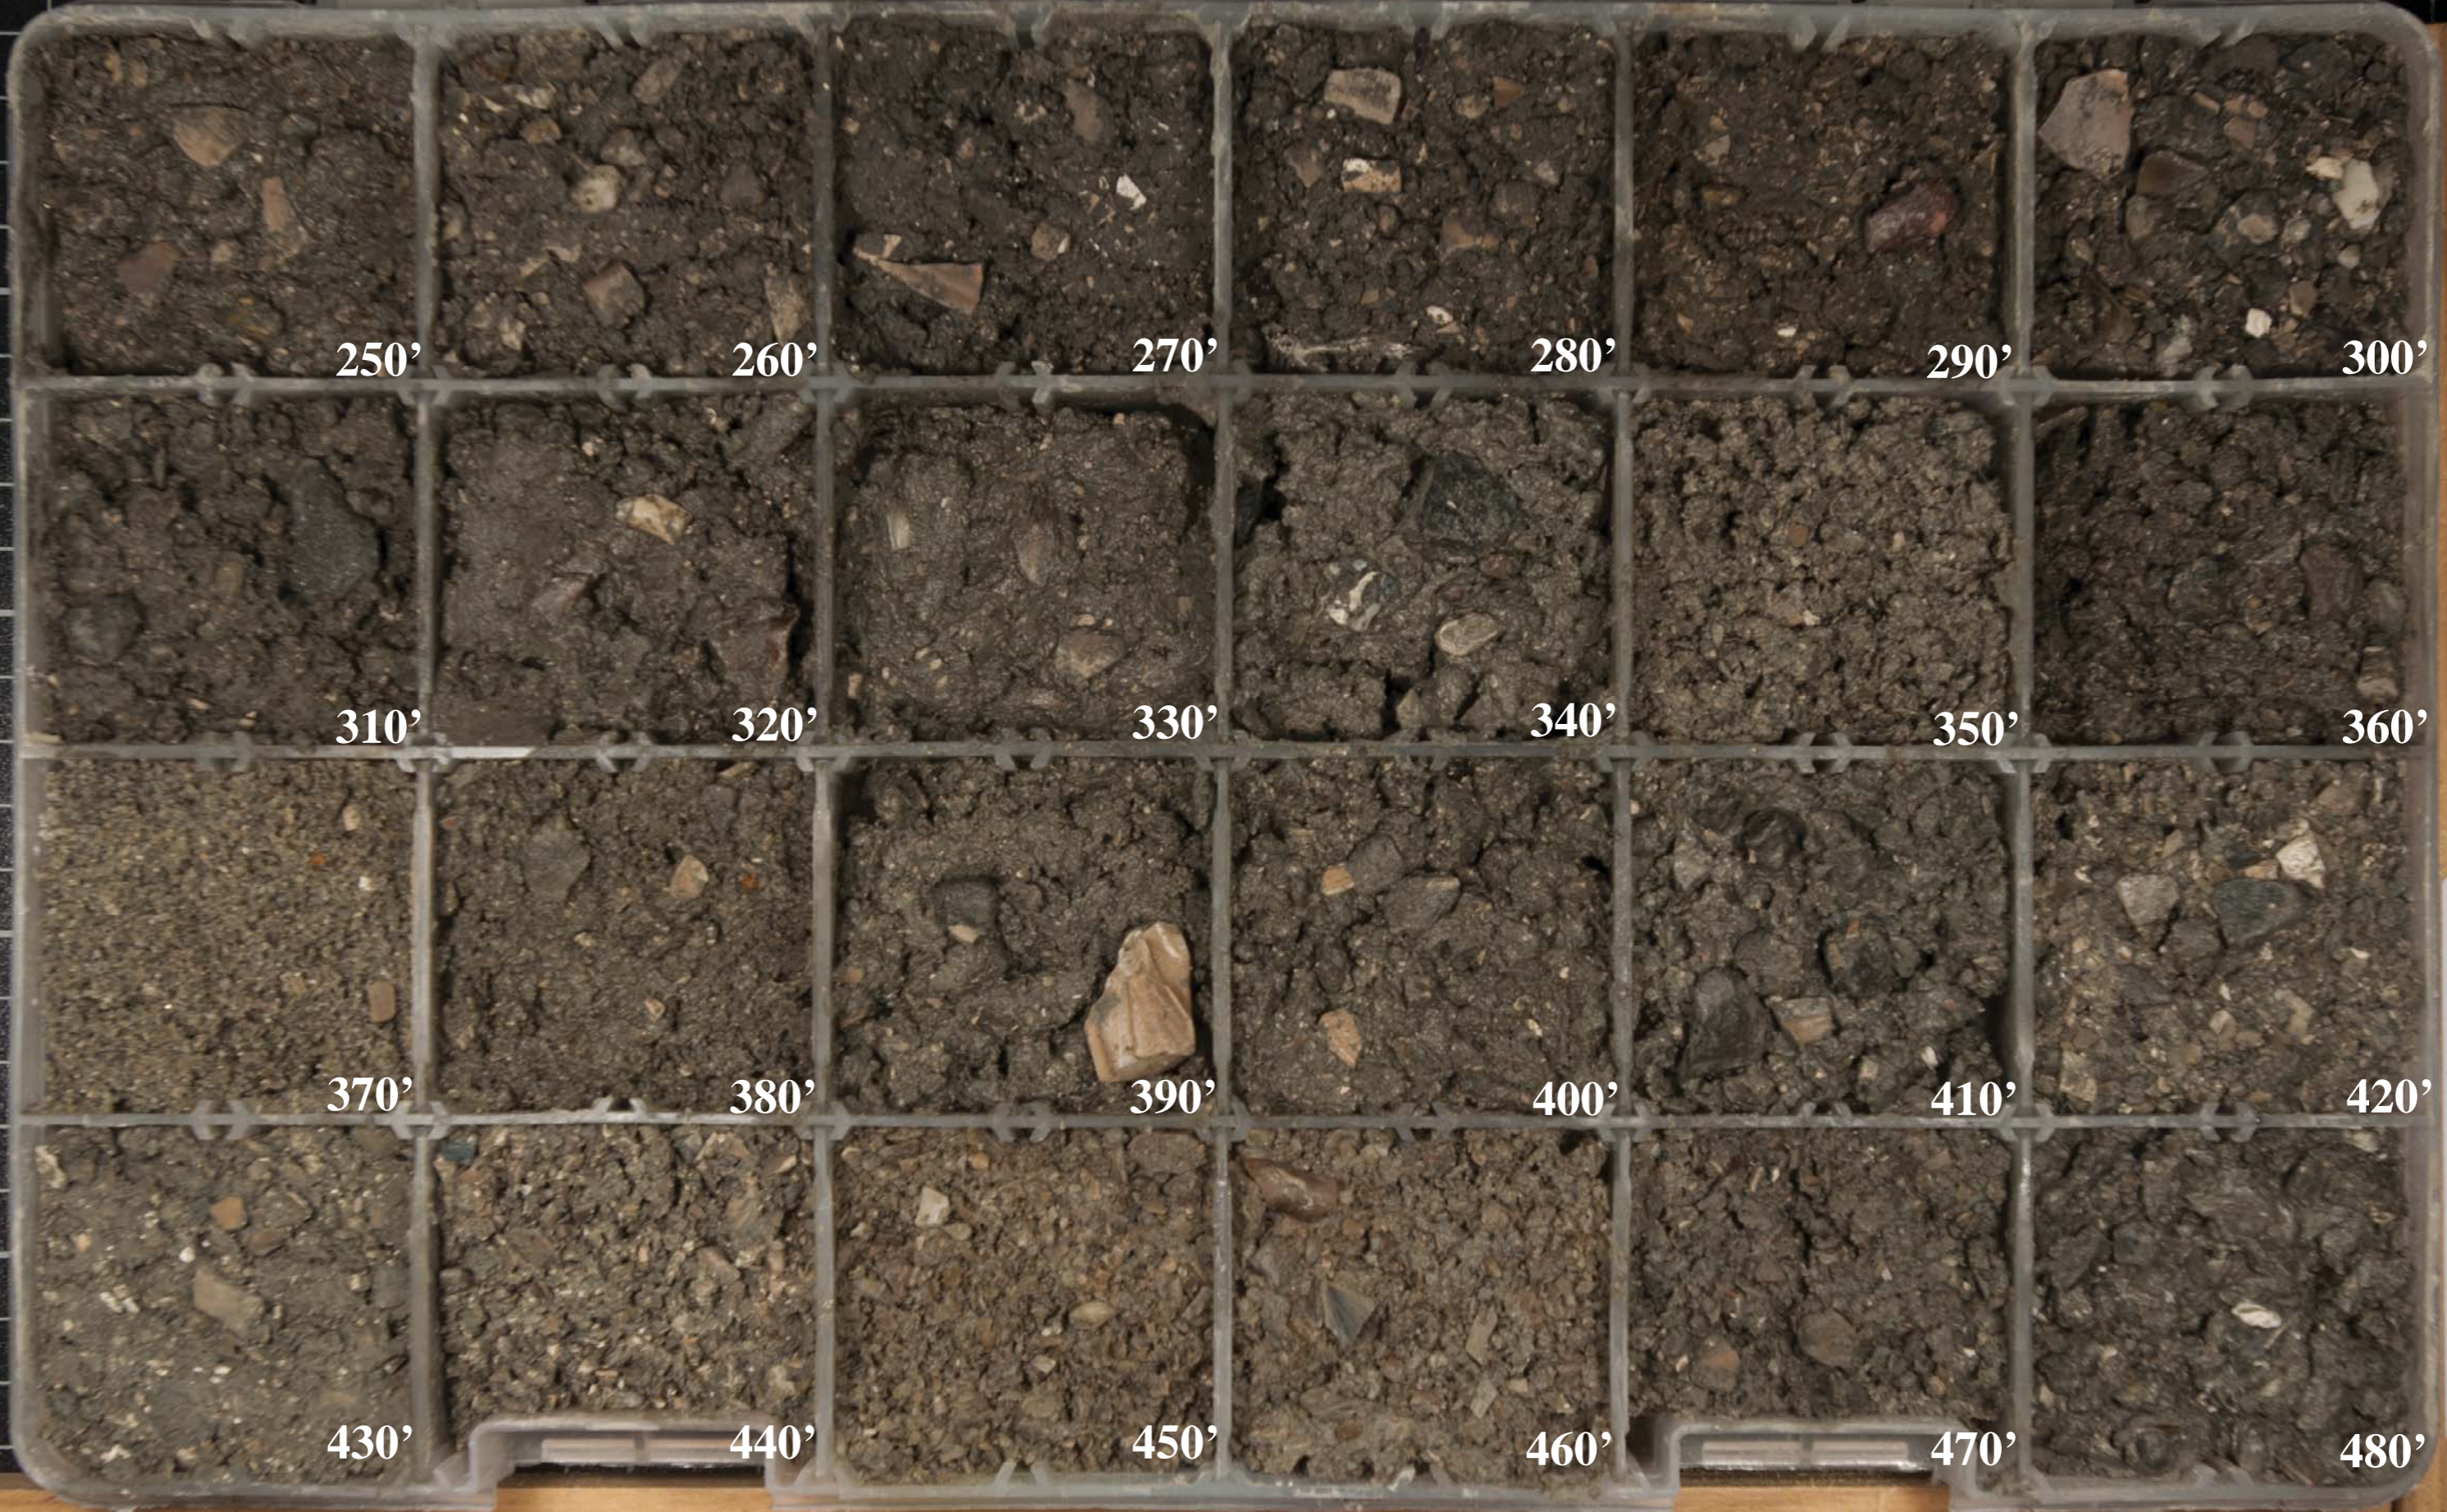

150'

160'

170'

180'

185'
Shoe
4C

190'
Shoe
5C

200'

210'

220'

230'

240'

San Diego Home & Federal (SDHF) Shaker
 017S002W05Q001-6S
 Box 1 of 7 Depth: 10' - 240'

250'

260'

270'

280'